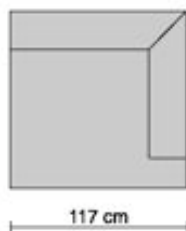

# model 1475

design by kurt beier

2 different feet are possible:

- foot 557 wenge colored
- foot 565 black colored

element  
130

element with  
cornerback right  
110

element with  
cornerback left  
120

corner  
700

stool  
550

stick armrest  
d roll=13 cm  
642

cushion  
40 x 40  
950

cushion  
d= 50 cm  
931

cushion  
65 x 50  
996

cushion  
70 x 60  
949

cushion  
60 x 40  
967