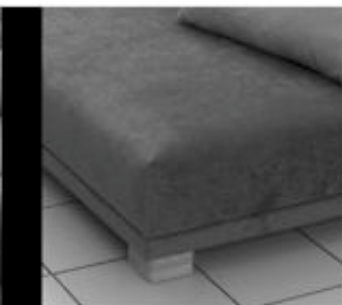

# product information

model 1475 - ORIENTAL

several cushion sizes

different feet

**bullfrog**  GERMANY

[www.bullfrog-design.com](http://www.bullfrog-design.com)

# model 1475

design by kurt beier

Meet the World - pure joie de vivre - fleshly, intimate, with oriental poetry. Variable seats with functionality in detail - up to date but still romantic.

- 1 - Metalframe
- 2 - Plywood frame
- 3 - Nosag steel springs
- 4 - Nosag covering made of polyvlies
- 5 - Polyfoam
- 6 - 300 g/m2 fleece glued
- 7 - 300 g/m2 fleece sewed to the cover
- 8 - Cover
- 9 - Cover
- 10 - Cushions filled with 100% dacron fibre
- 11 - Backrest metalframe
- 12 - Typar as bottom closing
- 13 - Wooden foot
- 14 - 200 g/m2 fleece sewed to the cover