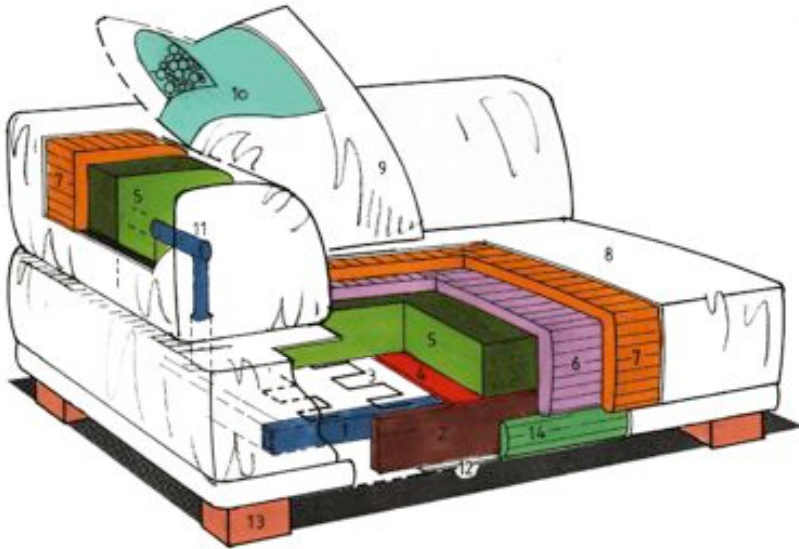

# product information

model 1475 - ORIENTAL

several cushion sizes

different feet

**bullfrog**  GERMANY

[www.bullfrog-design.com](http://www.bullfrog-design.com)

# model 1475

design by kurt beier

Meet the World - pure joie de vivre - fleshly, intimate, with oriental poetry. Variable seats with functionality in detail - up to date but still romantic.

- 1 - Metalframe
- 2 - Plywood frame
- 3 - Nosag steel springs
- 4 - Nosag covering made of polyvlies
- 5 - Polyfoam
- 6 - 300 g/m2 fleece glued
- 7 - 300 g/m2 fleece sewed to the cover
- 8 - Cover
- 9 - Cover
- 10 - Cushions filled with 100% dacron fibre
- 11 - Backrest metalframe
- 12 - Typar as bottom closing
- 13 - Wooden foot
- 14 - 200 g/m2 fleece sewed to the cover

quality in detail!

side view

stool  
550

stick armrest  
d roll=13 cm  
642

cushion  
40 x 40  
950

cushion  
d= 50 cm  
931

cushion  
65 x 50  
996

cushion  
70 x 60  
949

cushion  
60 x 40  
967