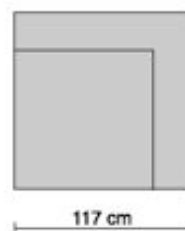

# model 1475

design by kurt beier

2 different feet are possible:

- foot 557 wenge colored
- foot 565 black colored

element  
130

element with  
cornerback right  
110

element with  
cornerback left  
120

corner  
700

stool  
550

stick armrest  
d roll=13 cm  
642

cushion  
40 x 40  
950

cushion  
d= 50 cm  
931

cushion  
65 x 50  
996

cushion  
70 x 60  
949

cushion  
60 x 40  
967