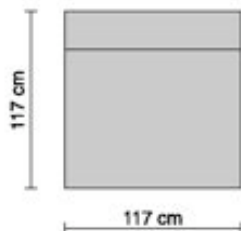

element
130