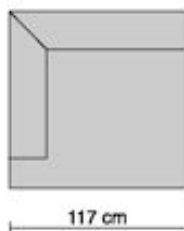

# model 1475

design by kurt beier

2 different feet are possible:

- foot 557 wenge colored
- foot 565 black colored

element  
130

element with  
cornerback right  
110

element with  
cornerback left  
120

corner  
700

stool  
550

stick armrest  
d roll=13 cm  
642

cushion  
40 x 40  
950

cushion  
d= 50 cm  
931

cushion  
65 x 50  
996

cushion  
70 x 60  
949

cushion  
60 x 40  
967