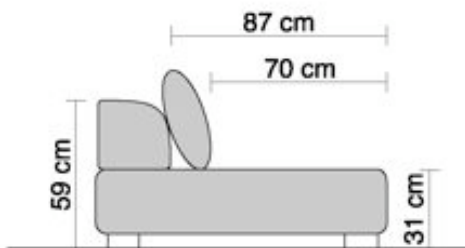

quality in detail!

side view

stool  
550

stick armrest  
d roll=13 cm  
642

cushion  
40 x 40  
950

cushion  
d= 50 cm  
931

cushion  
65 x 50  
996

cushion  
70 x 60  
949

cushion  
60 x 40  
967