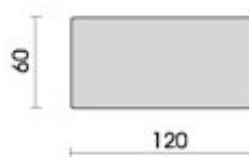

model 3080

design by kurt beier

side view

foot 556 aluminium satined

stool
555