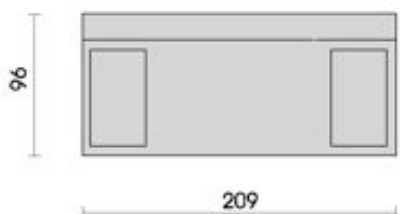

sofa 2,5 -seat
with 2 moveable armrest
backrest fixed
240