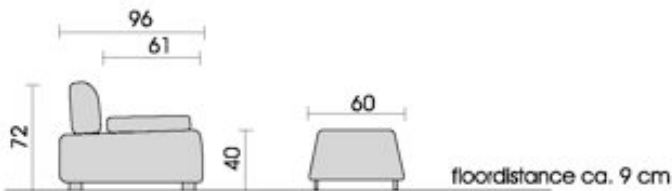

quality in detail!

model 3080

design by kurt beier

side view

foot 556 aluminium satined

sofa 2,5 -seat
moveable armrest left
and flex. backrest right
258

sofa 2,5 -seat
moveable armrest right
and flex. backrest left
257