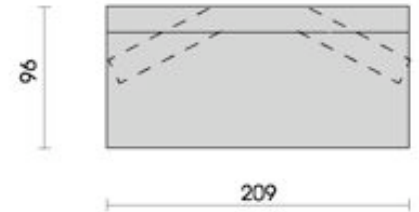

quality in detail!

model 3080

design by kurt beier

side view

foot 556 aluminium satined

sofa 2,5 -seat
moveable armrest left
and flex. backrest right
258

sofa 2,5 -seat
moveable armrest right
and flex. backrest left
257