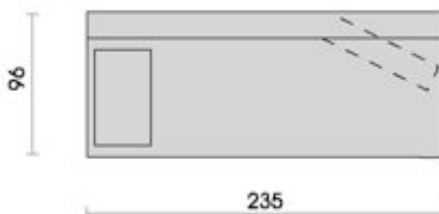

quality in detail!

model 3080

design by kurt beier

side view

foot 556 aluminium satined

sofa 2,5 -seat
moveable armrest left
and flex. backrest right
258

sofa 2,5 -seat
moveable armrest right
and flex. backrest left
257

sofa 2,5 -seat without armrest
with horizont. moveable backrest
249

sofa 3 -seat
moveable armrest left
and flex. backrest right
320

sofa 3 -seat
moveable armrest right
and flex. backrest left
310

sofa 2,5 -seat
with 2 moveable armrest
backrest fixed
240