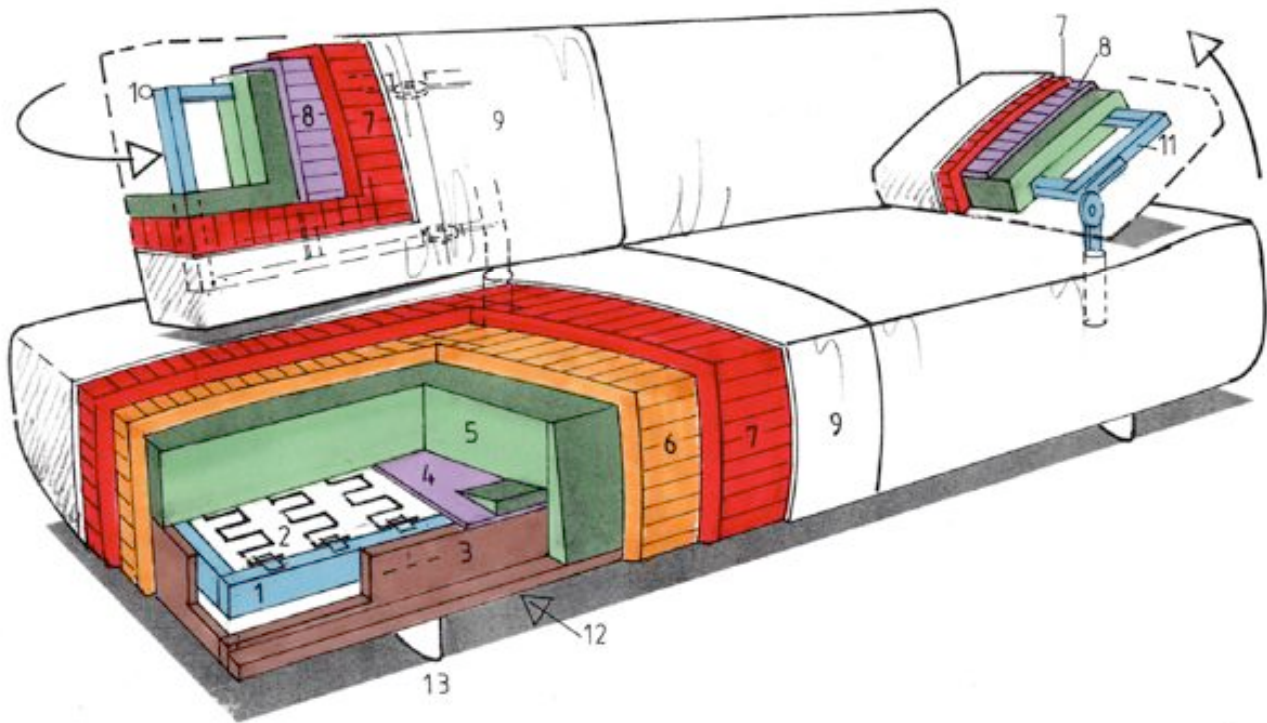

- 1 - Metalframe
- 2 - Nosag steel springs
- 3 - Plywood stillage
- 4 - Nosag covering made of polyvlies
- 5 - Polyfoam
- 6 - 225 g/m² fleece
- 7 - 225 g/m² fleece sewed to the cover
- 8 - 100 g/m² fleece
- 9 - Cover
- 10 - Backrest metalframe - adjustable with function part
- 11 - Armrest metalframe - adjustable with function part
- 12 - Typar as bottom closing
- 13 - Satined aluminium foot

quality in detail!