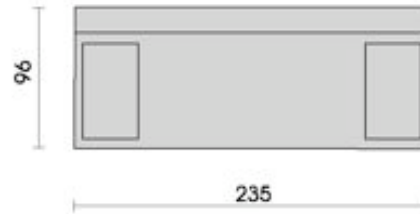

sofa 2,5 -seat without armrest
with horizont. moveable backrest
249

sofa 3 -seat
moveable armrest left
and flex. backrest right
320

sofa 3 -seat
moveable armrest right
and flex. backrest left
310

sofa 2,5 -seat
with 2 moveable armrest
backrest fixed
240