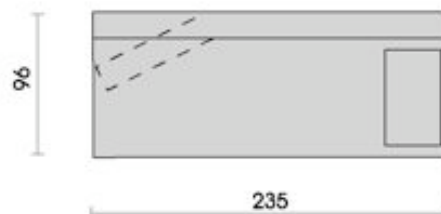

quality in detail!

model 3080

design by kurt beier

side view

foot 556 aluminium satined

sofa 2,5 -seat
moveable armrest left
and flex. backrest right
258

sofa 2,5 -seat
moveable armrest right
and flex. backrest left
257

sofa 2,5 -seat without armrest
with horizont. moveable backrest
249

sofa 3 -seat
moveable armrest left
and flex. backrest right
320

sofa 3 -seat
moveable armrest right
and flex. backrest left
310

sofa 2,5 -seat
with 2 moveable armrest
backrest fixed
240