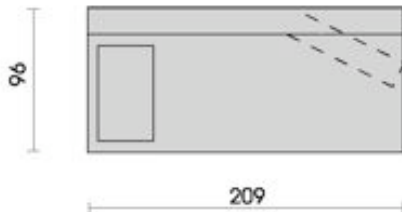

quality in detail!

model 3080

design by kurt beier

side view

foot 556 aluminium satined

sofa 2,5 -seat
moveable armrest left
and flex. backrest right
258

sofa 2,5 -seat
moveable armrest right
and flex. backrest left
257