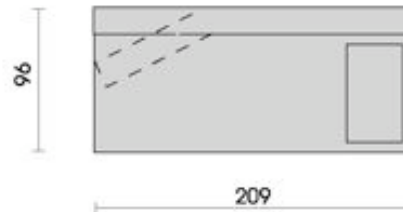

quality in detail!

model 3080

design by kurt beier

side view

foot 556 aluminium satined

sofa 2,5 -seat
moveable armrest left
and flex. backrest right
258

sofa 2,5 -seat
moveable armrest right
and flex. backrest left
257