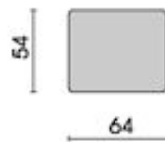

# model 5520

design by kurt beier

side view

foot 568 aluminium satined

armchair  
**100**

stool  
**540**  
seat height = 40 cm