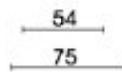

# model 5520

design by kurt beier

side view

foot 568 aluminium satined

armchair  
**100**

stool  
**540**  
seat height = 40 cm