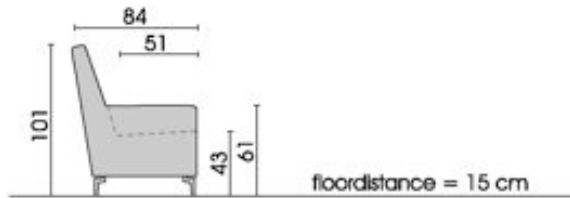

# model 5520

design by kurt beier

Exclusive, modern design with great comfort. It can be combined with several sofas and corner groups of our lines - it is especially in line with our model 2000.

quality in detail!

# model 5520

design by kurt beier

side view

foot 568 aluminium satined

armchair  
**100**

stool  
**540**  
seat height = 40 cm