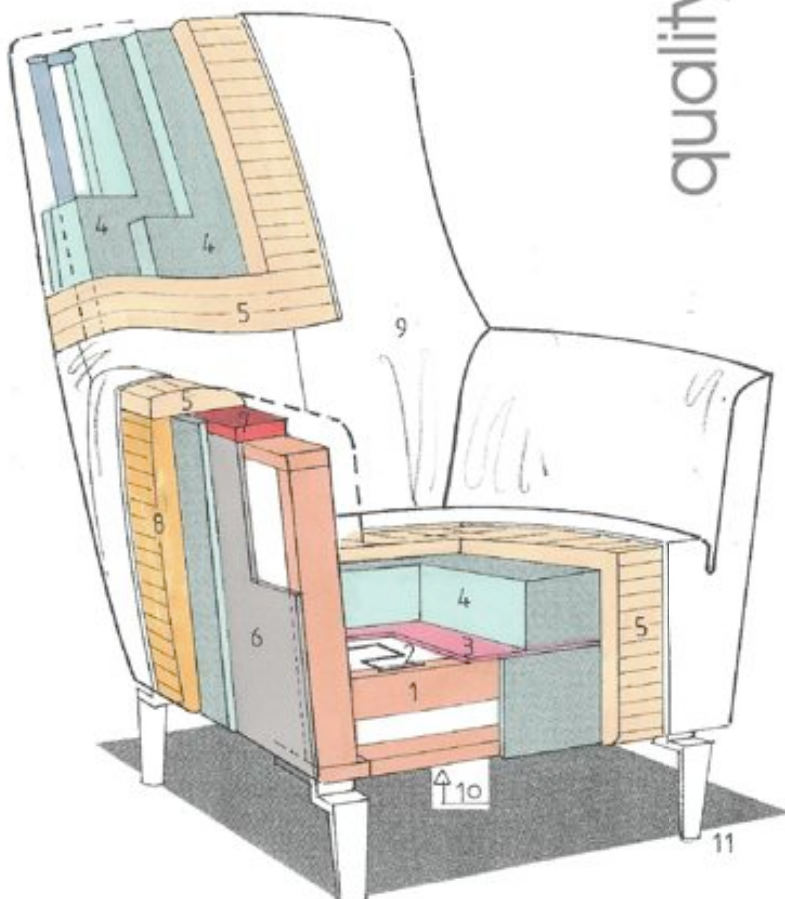

# product information

model 5520

aluminium foot

high-quality working

**bullfrog**  
GERMANY

[www.bullfrog-design.com](http://www.bullfrog-design.com)

# model 5520

design by kurt beier

Exclusive, modern design with great comfort. It can be combined with several sofas and corner groups of our lines - it is especially in line with our model 2000.

quality in detail!

# model 5520

design by kurt beier

side view

foot 568 aluminium satined

armchair  
**100**

stool  
**540**  
seat height = 40 cm