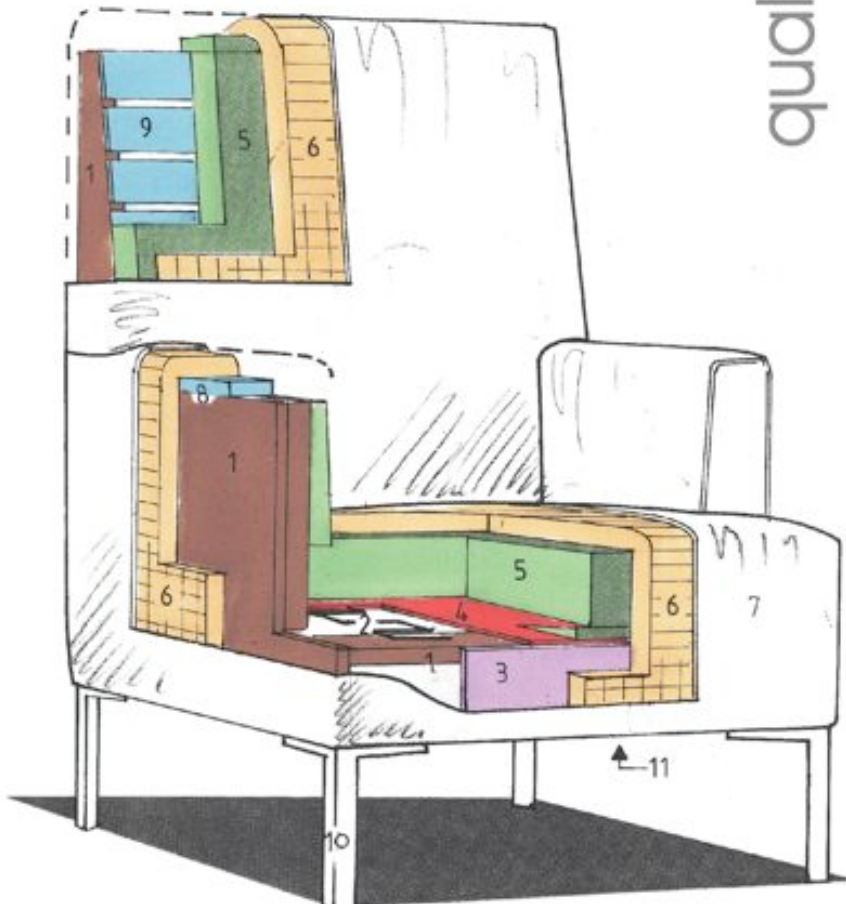

product information

model 5540

aluminium foot

bullfrog[®]
GERMANY

www.bullfrog-design.com

model 5540

design by kurt beier

The armchair with the charm of the old classics spreads its cosiness in every room. As single or even as group it is an true eye-catcher.

quality in detail!

- 1 - Stillage made of flakeboard and solid wood
- 2 - Nosag steel springs
- 3 - Carton
- 4 - Nosag covering made of polyvlies
- 5 - Polyfoam
- 6 - 200 g/m² fleece
- 7 - Cover
- 8 - Composite-foam
- 9 - Elastic straps
- 10 - Aluminium foot
- 11 - Typar as bottom closing

model 5540

design by kurt beier

side view

foot 570 aluminium polished

armchair
100

cushion
40 x 40 cm
950