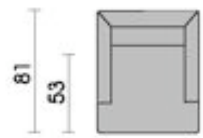

model 5540

design by kurt beier

side view

foot 570 aluminium polished

armchair
100

cushion
40 x 40 cm
950