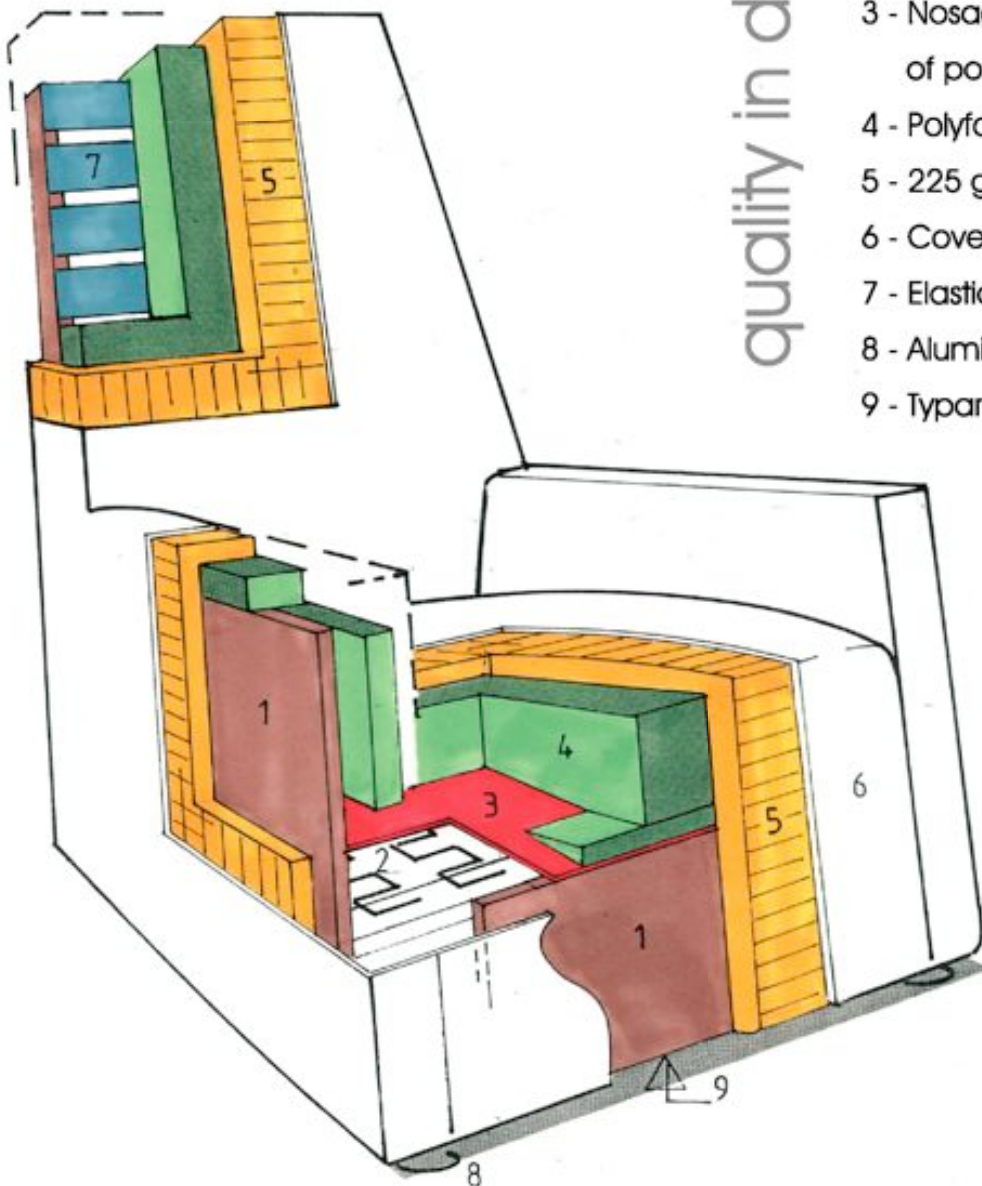

product information

model 5580 - DONALD

comfortable backrest

dynamic form

high-quality aluminium foot

www.bullfrog-design.com

model 5580

design by kurt beier

Relaxation and enjoyment! DONALD the small brother of MICK offers the same features but a different look for different taste - best sitting paired with elegance. Absolutely an allrounder, which can be combined with several sofas and corner groups of our line.

model 5580

design by kurt beier

side view

aluminium disk 15 mm high