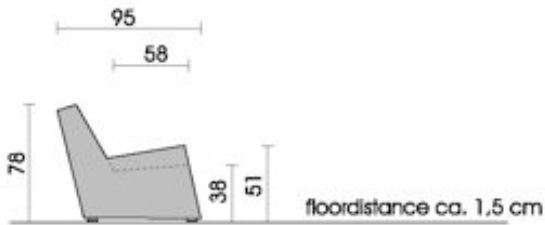

model 5580

design by kurt beier

side view

aluminium disk 15 mm high